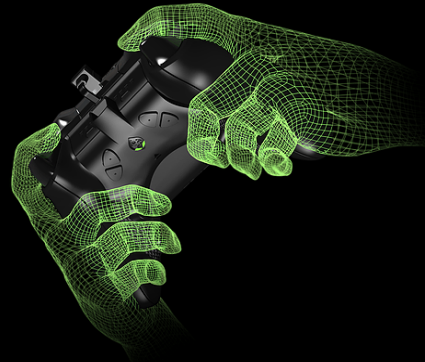

WIRED STRIKEPACK

ELIMINATOR

ADAPTER FOR XBOX ONE®

COLLECTIVEMINDS 

MOD PACK

EVOLVE YOUR GAMEPLAY

The **Strike Pack Eliminator Mod Pack** adapter is a striking no compromise evolution of current paddle systems. Buttons, unlike paddles, offer much faster response times and coupled with a wired connection grant the gamer a **zero lag** environment. The design of the **Strike Pack Eliminator Mod Pack** gives you the ability to stop playing claw due to superior button placement not available on any other adapter or controller. Finally, our **instant mapping system** (no software or magnetic keys needed) allows you to fine tune your controller setup while in-game and not through a complicated menu or software solution.

FOUR REMAPPABLE BUTTONS

DIRECT MAPPING OF ALL 16 CONTROLLER FUNCTIONS

DIRECT MAPPING

INDIVIDUALLY MAP ANY BUTTON ON THE FLY

ERGONOMIC DESIGN

BUTTON HEIGHT AND PLACEMENT REDUCE STRAIN AND ENHANCE COMFORT AND FEEL

TAILORED TO YOUR GAMING NEEDS

The **Strike Pack Eliminator Mod Pack** adapter was created with ergonomics in mind. Everything from the height and placement of buttons to the shape and texture of the grip were engineered with comfort in mind. You no longer need to compromise between functionality and extended gaming sessions...with the **Strike Pack Eliminator Mod Pack** you get both in one sleek package.

LAG FREE GAMING

10FT (3M) USB CABLE FOR CONNECTION

TOURNAMENT MODE

BUTTON MAPPING WITHOUT MODS

COMPATIBILITY

USE THE ELIMINATOR WITH YOUR STANDARD XBOX ONE® CONTROLLER (ELITE NOT SUPPORTED)